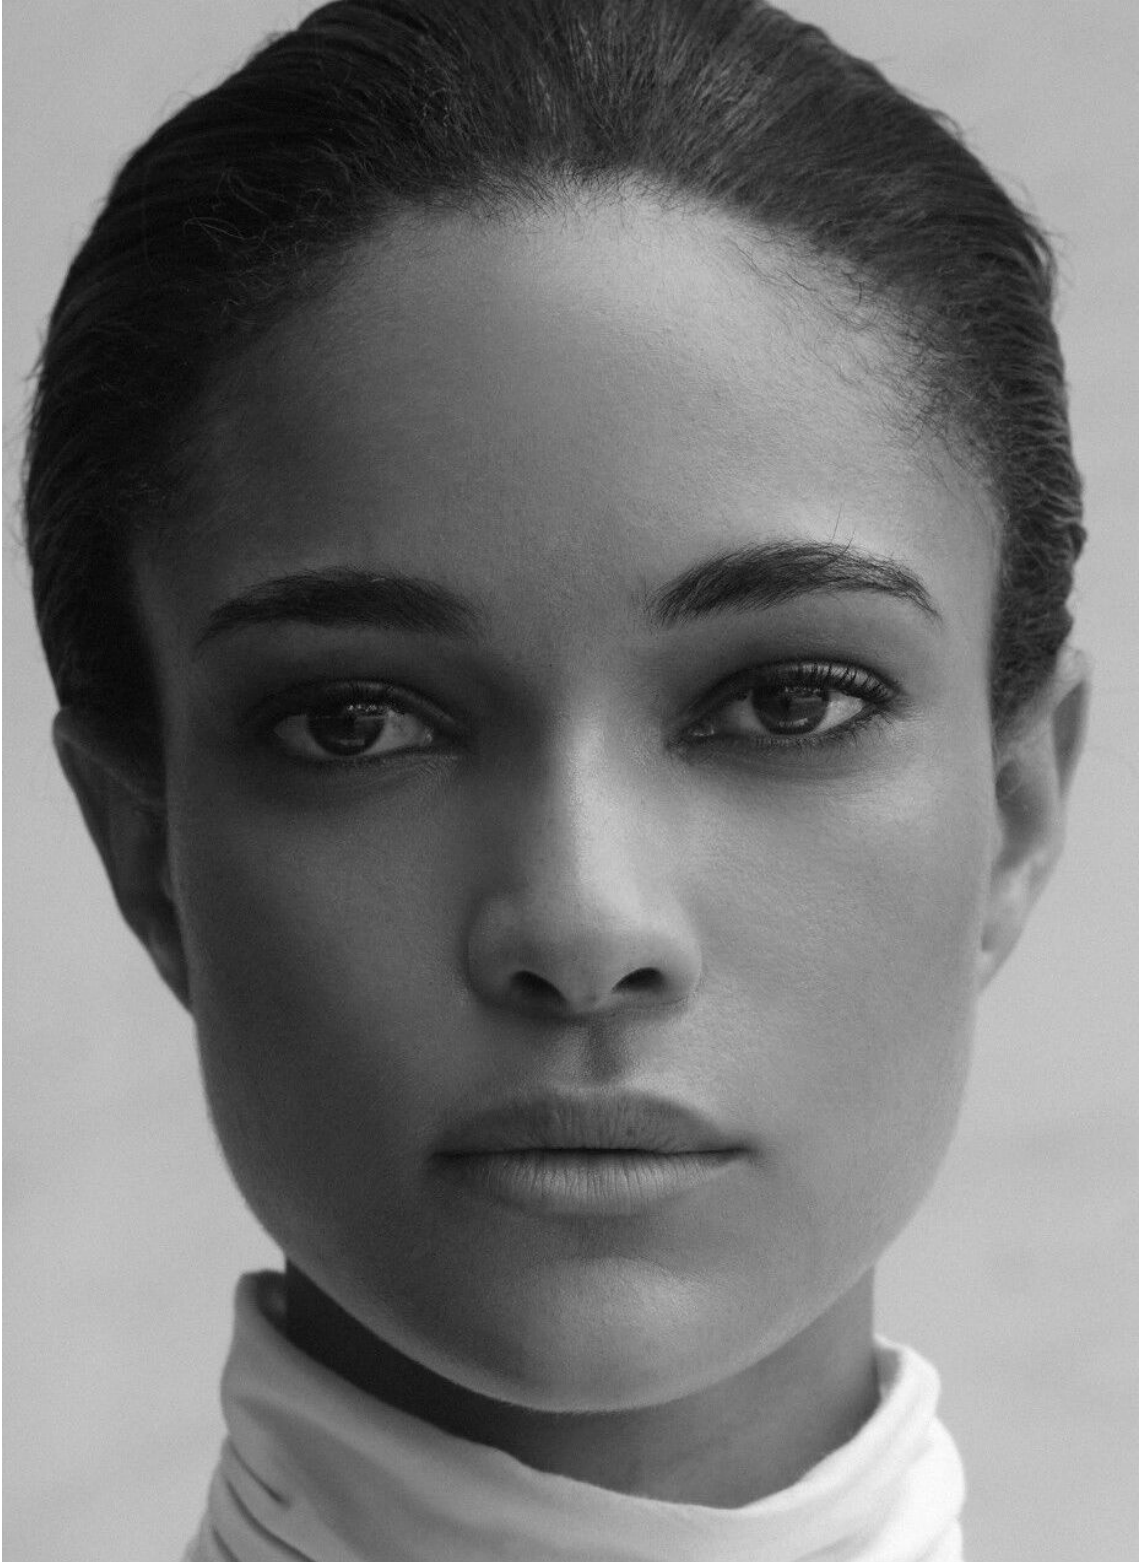

CAROLINE PRYOR

height 5'10" · bust 32.5" · waist 23" · hips 34.5" · dress 36 EU/6 US/8 UK
shoes size 39.5 EU/8.5 US/6 UK · hair dark brown · eyes brown

CAROLINE PRYOR

height 5'10" · bust 32.5" · waist 23" · hips 34.5" · dress 36 EU/6 US/8 UK
shoes size 39.5 EU/8.5 US/6 UK · hair dark brown · eyes brown

CAROLINE PRYOR

height 5'10" · bust 32.5" · waist 23" · hips 34.5" · dress 36 EU/6 US/8 UK
shoes size 39.5 EU/8.5 US/6 UK · hair dark brown · eyes brown

MGM
MODELS

MGM
MODELS

CAROLINE PRYOR

height 5'10" · bust 32.5" · waist 23" · hips 34.5" · dress 36 EU/6 US/8 UK
shoes size 39.5 EU/8.5 US/6 UK · hair dark brown · eyes brown